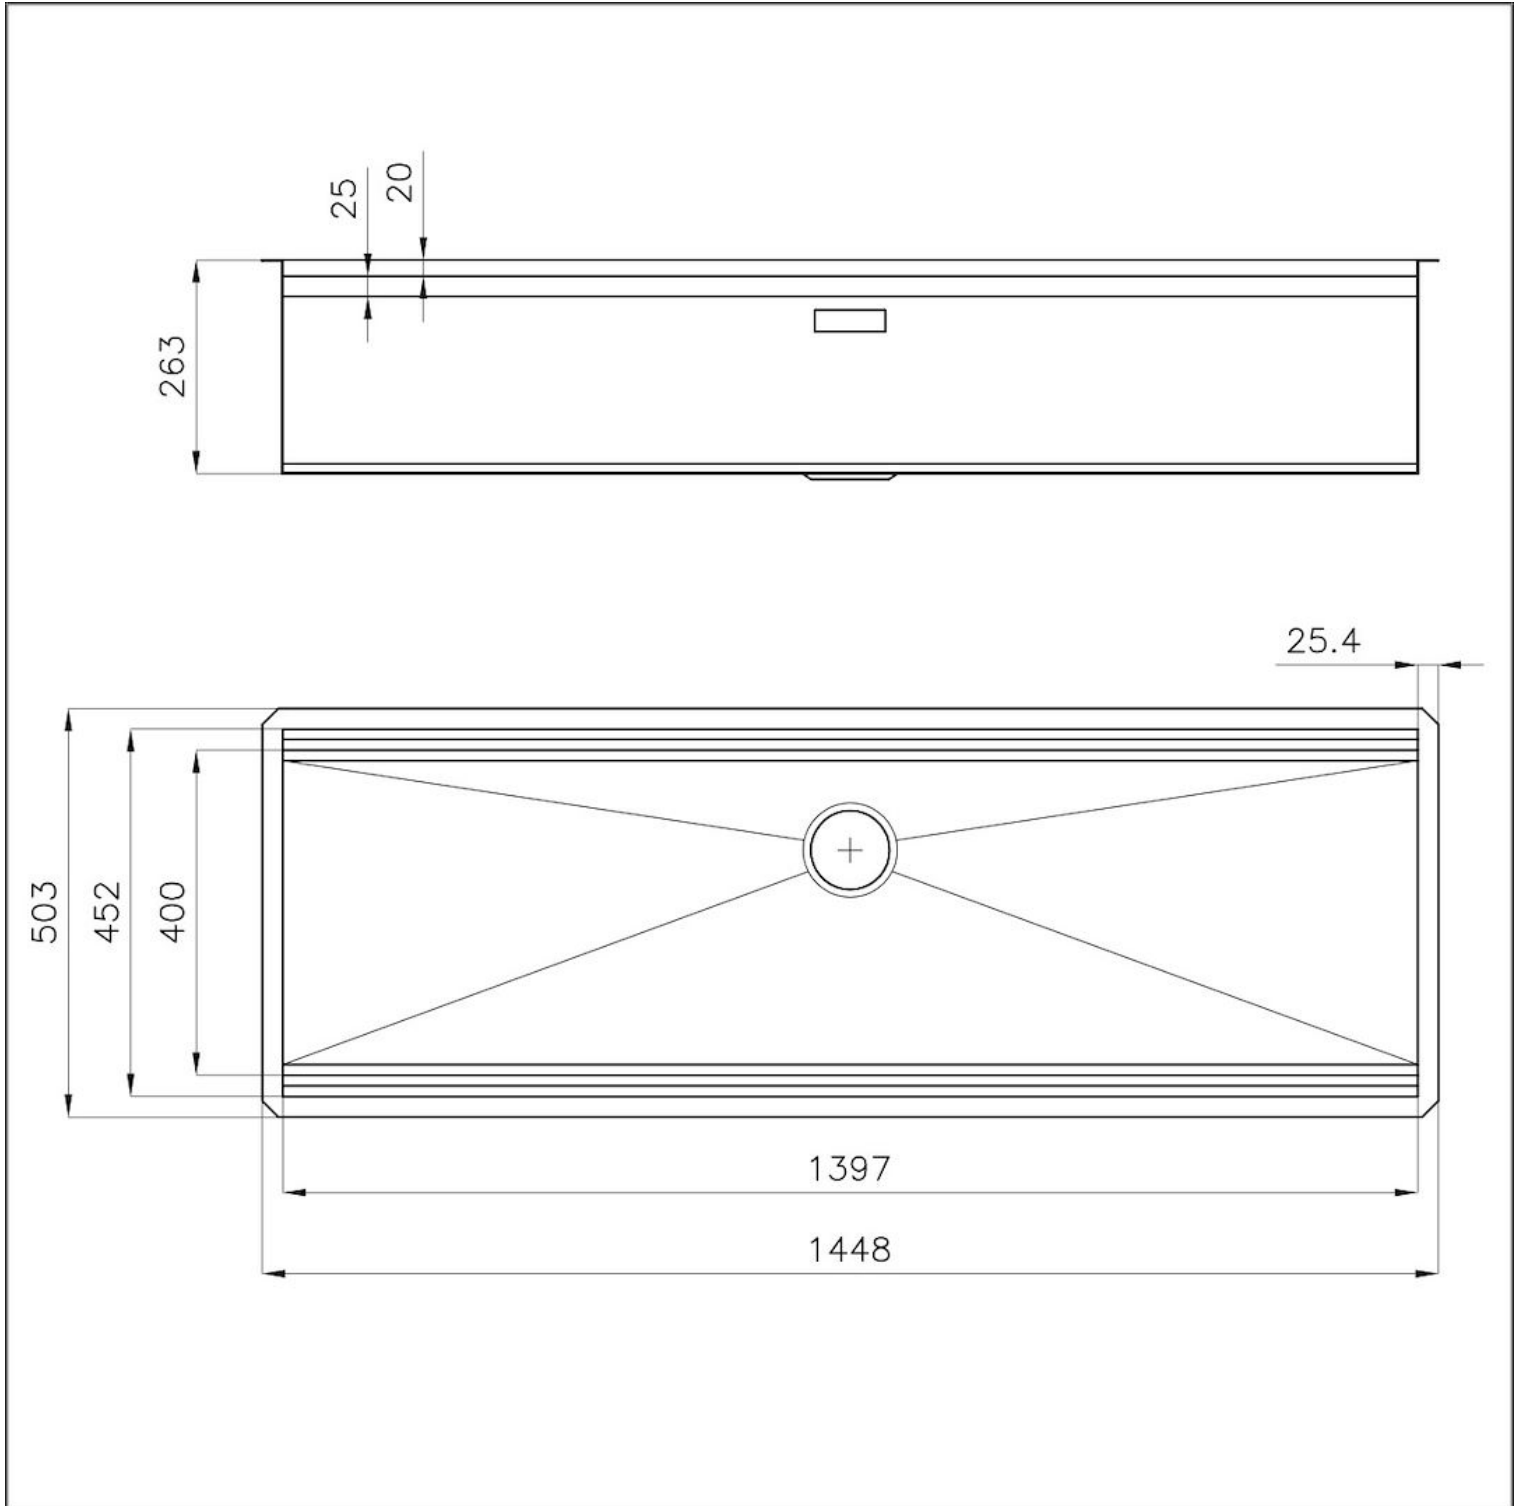

Perimetral overflow

The overflow is always a security on the Foster sinks that prevents the overflow of water in case of oversights. The perimeter drain solution improves aesthetics thanks to its square and essential shape.

TECHNICAL DATA