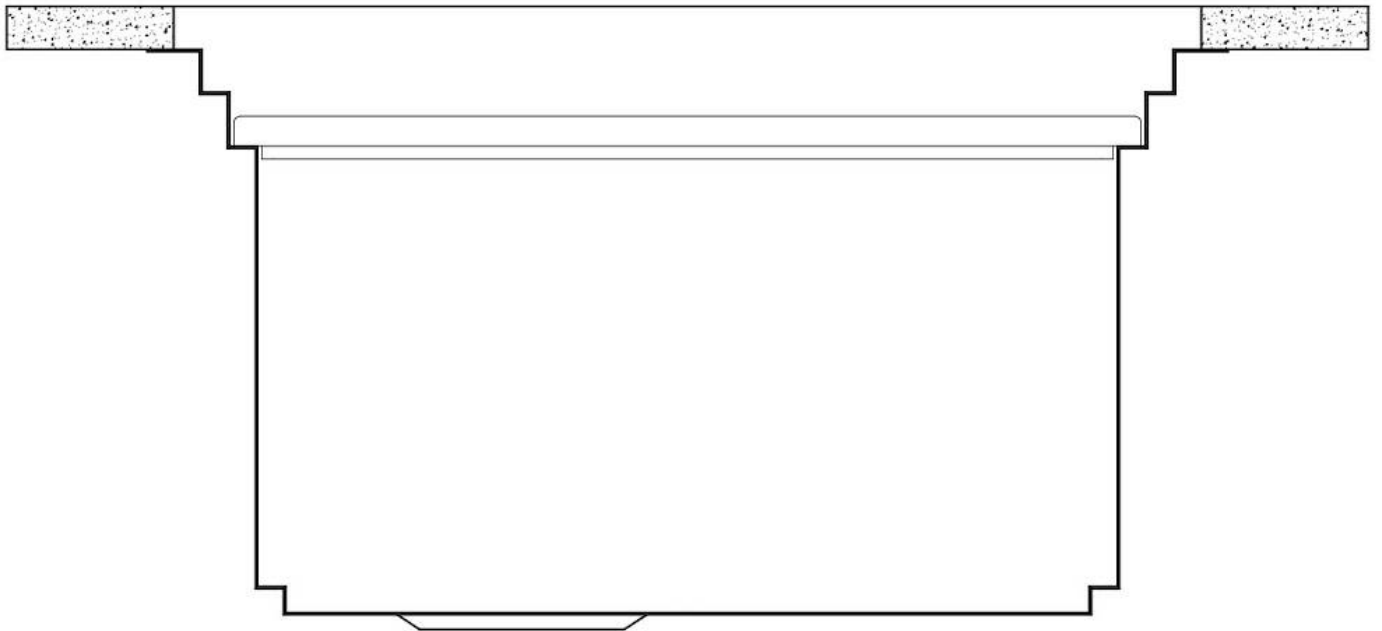

Happy Hour Level 3

Compatible accessories/Accessori compatibili:

8644	101
8153	100
8631	300
8200	002
8200	601
8100	623
8100	624