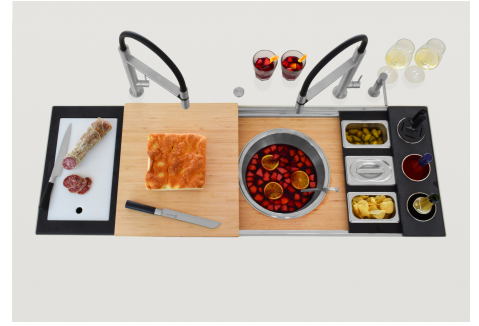

GALLERY

Optional accessories