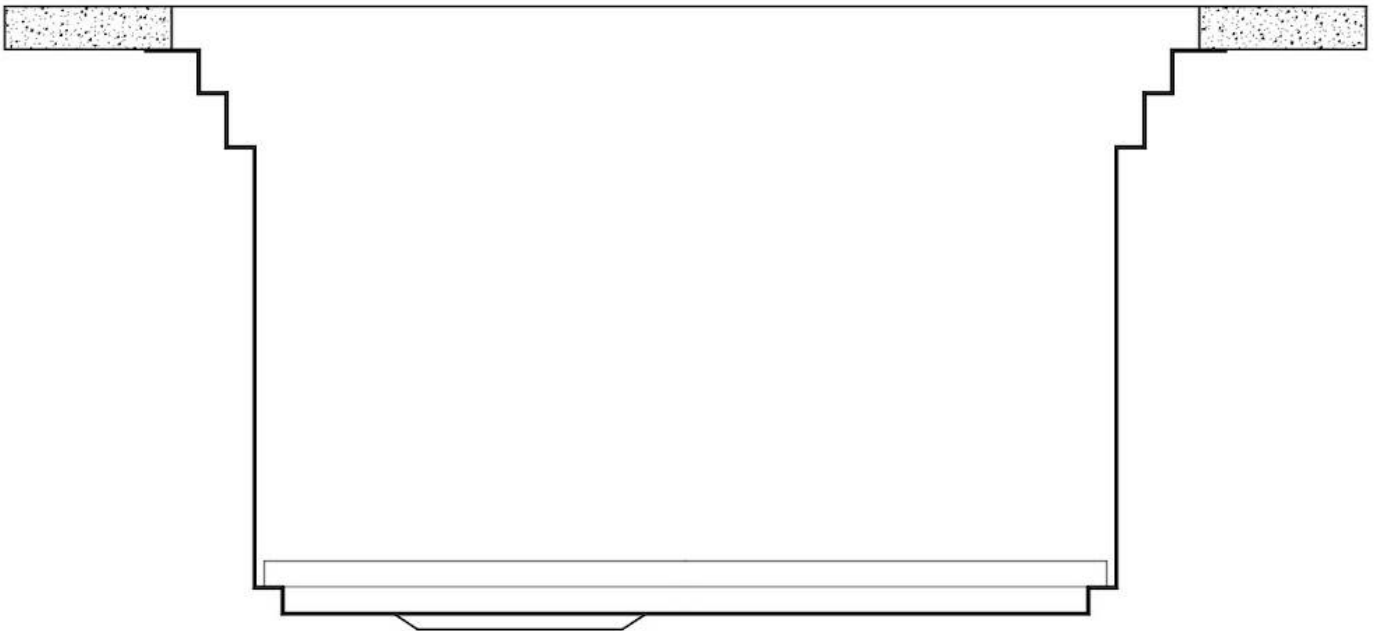

Happy Hour Level 4

Compatible accessories/Accessori compatibili:

8100 600