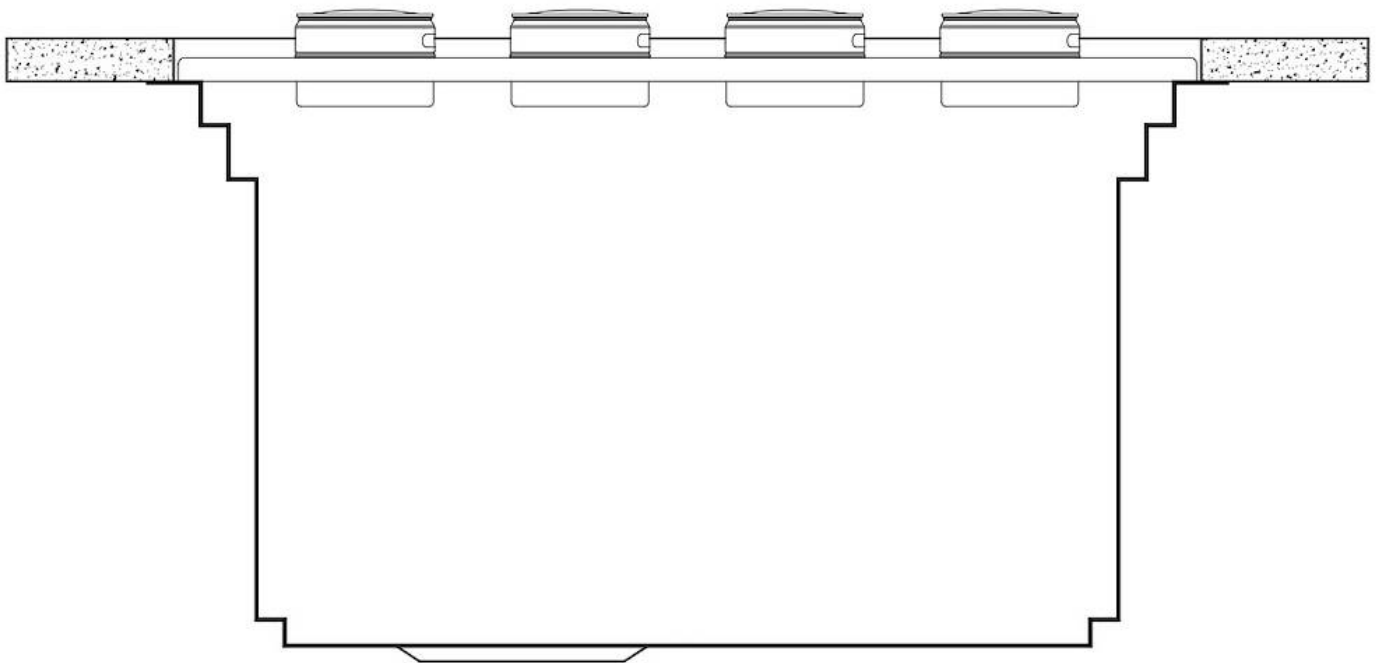

Happy Hour Level 1

Compatible accessories/Accessori compatibili:

8100 625

8100 626

8100 627