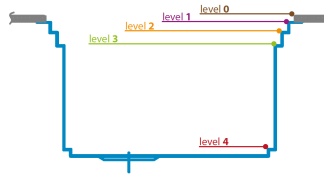

GALLERY

Optional accessories

EQUIPMENT

OPTIONAL ACCESSORIES