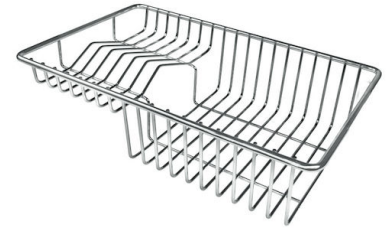

Happy Hour Level 4

Compatible accessories/Accessori compatibili:

8100 600

GALLERY

Optional accessories

The "rails" system makes it possible to use a combination of numerous accessories. Grids, chopping boards, utensils, ranging systems, bowls and containers of different dimensions can be alternated in the workspace with a simple gesture, and can easily be stacked, in order to be on hand at all times.

EQUIPMENT

GRILLE NOIRE POUR EVIERS RIVA
A100 E00

OPTIONAL ACCESSORIES

CUVETTE INOX PERFOREE

A151 F00

* only in combination with the accessory
A644 A01

CUVETTE PLASTIQUE BLANCHE

A153 A00

**GRILLE POR.ASSIETTES INOX
mm214x379**

A100 C03

* only in combination with the accessory
A644 A01

**KIT CUBE RONDE ET CUVETTE
RECTANGULAIRE POUR EVIERS
CONVIVIO**

A100 E28

**KIT DEUX CUVETTES INOX POUR
EVIERS CONVIVIO**